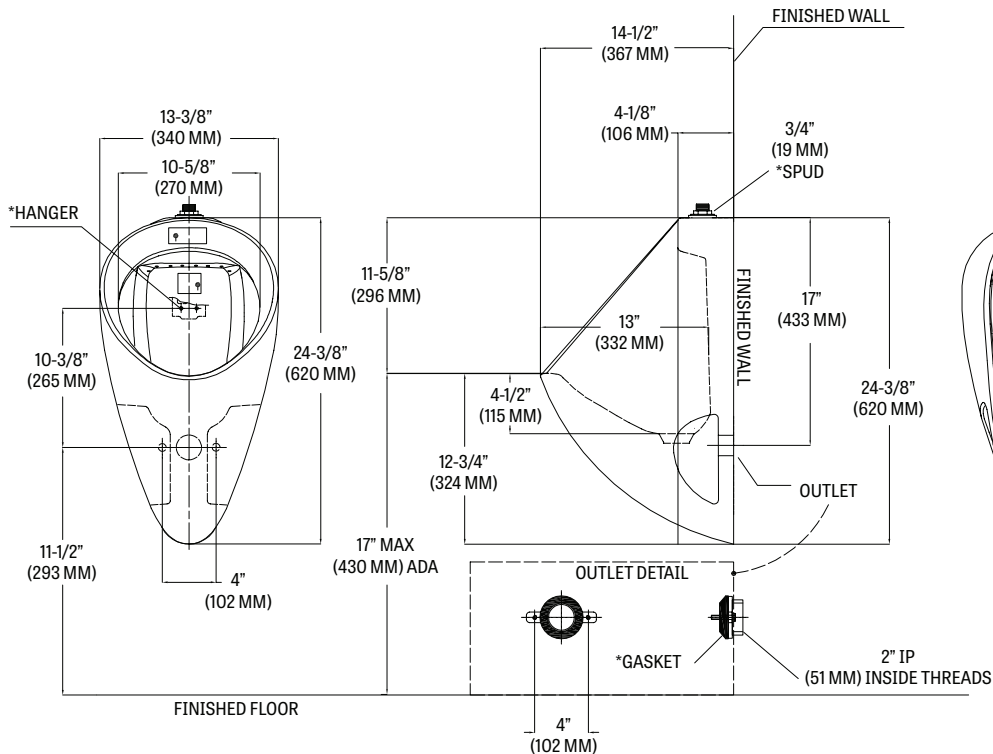

422 BREVITY®

MANSFIELD®

High Efficiency 1-Pint, Vitreous China Urinal

FEATURES

- Wall-mount, wash-out flush action urinal with extended sides
- 14-1/2" x 24-3/8"
- 0.125 gpf / 0.5 lpf
- Includes flushing rim, integral strainer, 2 concealed hangers and bolts
- The Mansfield® limited lifetime warranty
- Available in White

COMPONENTS

MODEL #	DESCRIPTION	CODES/STANDARDS
422	Vitreous china wall-mount, wash-out urinal. Fitted with 2" outlet spud including all gaskets, bolts and washers. Less flushometer.	   
PARTS & ACCESSORIES		
471-3261	Urinal hanger	
531-0016	Rear outlet urinal spud kit - 1-1/2" cast brass top urinal spud	
24	Urinal top spud - 1" x 3/4" cast brass top urinal spud	

422 BREVITY®

High Efficiency 1-Pint, Vitreous China Urinal

SPECIFICATIONS

MODEL #	DESCRIPTION	CODES/STANDARDS
422	Half-stall, wash-out, (0.125 gpf / 0.5 lpf) urinal	   

MATERIAL	Vitreous China
WATER USAGE	0.125 gpf / 0.5 lpf or less
INLET	3/4"
OUTLET	2"
ROUGH-IN	Wall-mount

SHIPPING WEIGHT	Model 422 - 39 lbs. (18 kg)
WARRANTY	Vitreous China - Limited Lifetime Tank Trim - Limited One Year

TECHNICAL INFORMATION

Note: these dimensions are nominal and subject to change without notice.