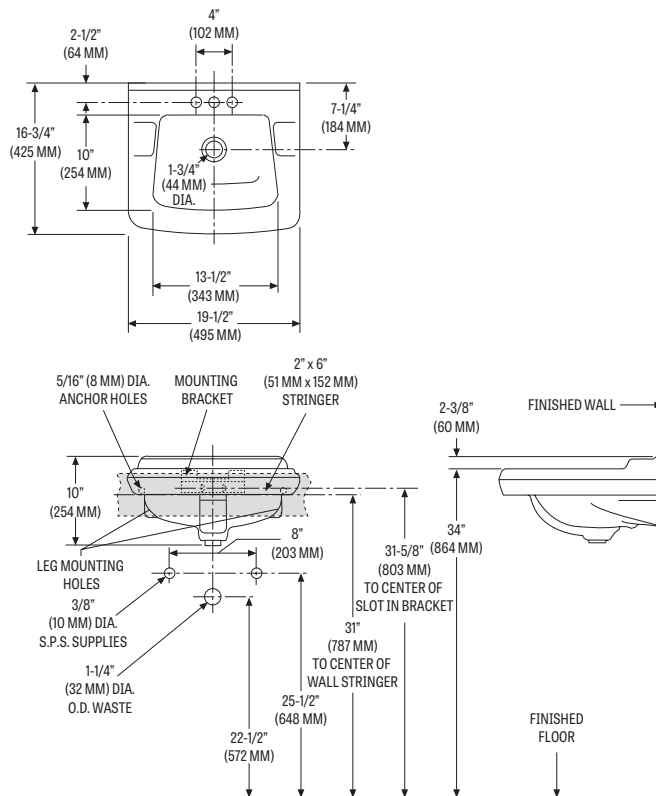

1917C WILLOW RUN™

Wall-Mount, Vitreous China Lavatory

SPECIFICATIONS

MODEL #	DESCRIPTION	CODES/STANDARDS
1917C	Wall-mount, vitreous china lavatory	

MATERIAL	Vitreous China
WARRANTY	Vitreous China - Limited Lifetime

SHIPPING WEIGHT	Model 1917C - 38 lbs. (17 kg)
FAUCET HOLES	4"

TECHNICAL INFORMATION

Note: these dimensions are nominal and subject to change without notice.

All Mansfield® wall-mount lavatories are supplied with this exclusive one-piece steel hanger. Easily installed and adjusted, it contains 7 holes for solid mounting against wall. Anchoring screw must be used for correct installation. Standard plumbing practice recommends use of both mounting brackets and anchoring screws.

NOTE: For secure installation, wall-mounting hanger should be fastened to solid support wall stud.

Fixture performance and specifications meet or exceed ASME A112.19.2/CSA B45.1 standards, and other state and local codes.